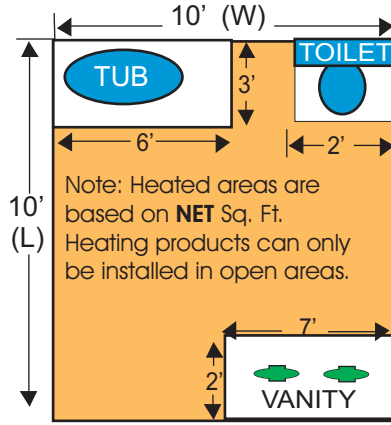

#### Measure

- 100 total sq. ft.
- 4 toilet
- 14 vanity
- 18 tub
- =64 OPEN sq. ft.